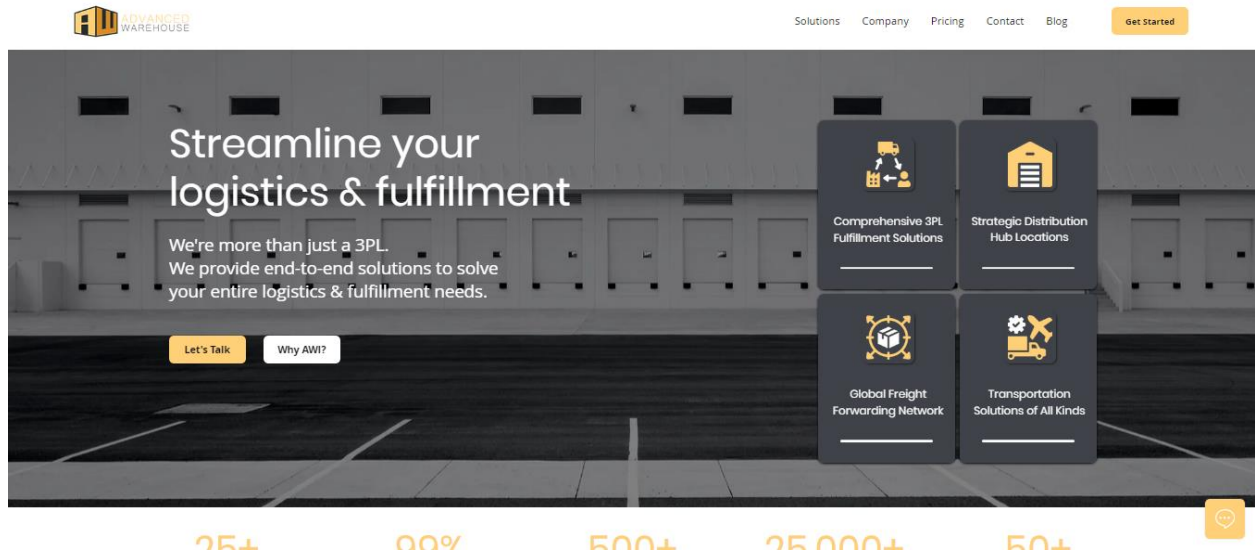

Warehouse Proposal

Title: Advanced Warehouse

Website URL: <https://www.awi-usa.com/>

Title: MAXI Space

Website URL: <https://maxispace.com/>

Phone no: +44 7565 110006 Email Address: Info@techodoo.com
Address: Office No 605, 71 Black friars Road Salford, Lancashire, M3
7GR, UNITED KINGDOM